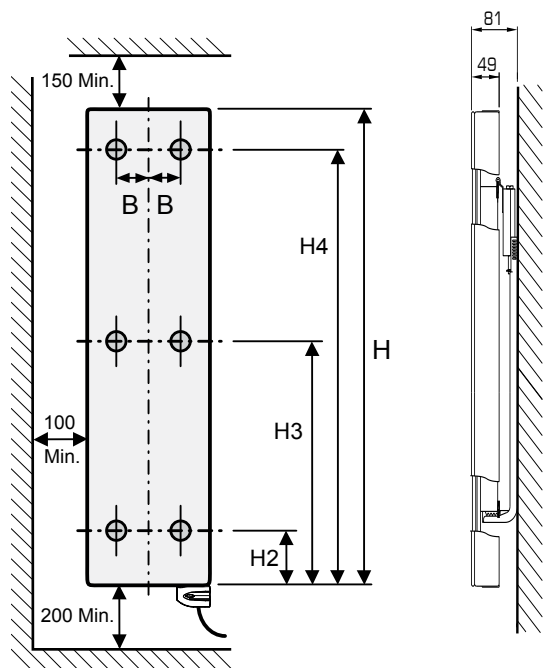

ATTENTION:

Malfunctioning control units need to be replaced by an identical model after consulting your wholesaler. When replacing the control unit by a different model, both warranty and conformity with the safety regulations will be void.