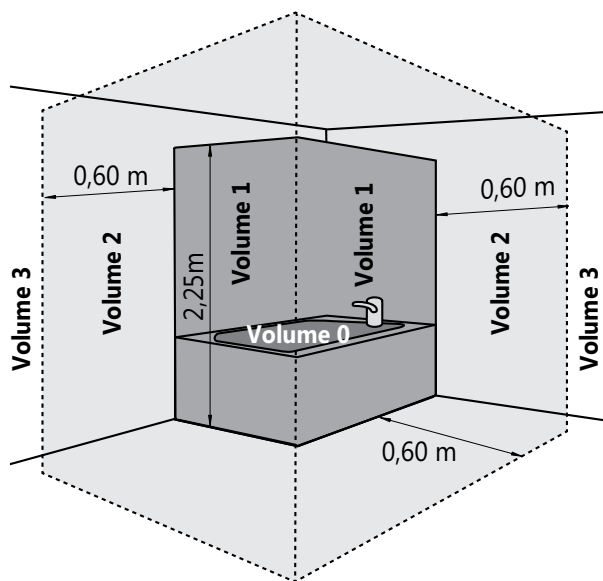

Mounting and installation

Vertex Plan E is a class II heater with an IPX4 protection rating and, as such, it can be installed in volume 2 or 3 of the bathroom (see figure), provided that it is shielded from water splashes, that the radiator is out reach of persons in the bath or under the shower; and that it is plugged in a wall socket placed in volume 3. Furthermore, when installed in volume 2, the radiator must additionally be shielded by means of a fixed wall. The battery-operated thermostat should be positioned in volume 3 and out of water splash range (IP20).

The radiator must be installed with the heating element vertical and the control box in the lower section. It is prohibited to install the device with the control box in the upper section or with the heating element horizontal. The device is class II insulated and, therefore, it cannot be earthed. The device should be powered by a single-phase current of 220-240V ~50Hz.