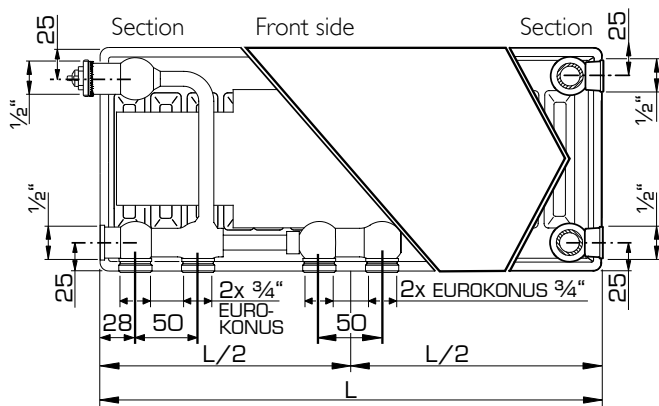

CONNECTION POSSIBILITIES

Types 21 / 22 / 33

Radiator with insert on the left hand side

Types 11 / 21 / 22 / 33

Radiator with insert on the right hand side

When connecting as a compact radiator the valve insert has to be removed and plastic plugs have to be replaced with brass plugs.

* = a reduction in heatoutput will occur when combining low temperature heating with a high temperature difference between inlet and outlet.

MOUNTING DIMENSIONS

Types 21 / 22 / 33

Radiator with insert on the left hand side