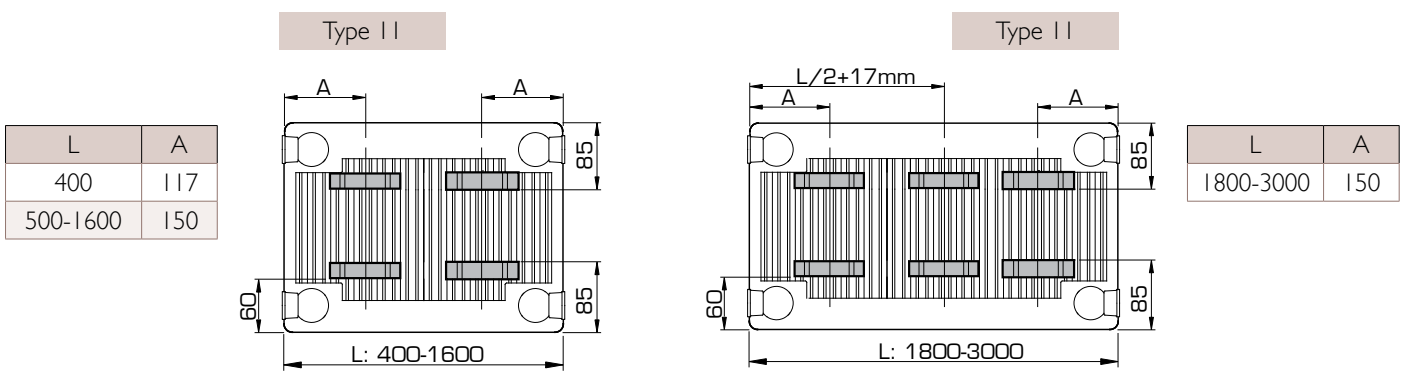

LUG POSITIONS TYPE 11