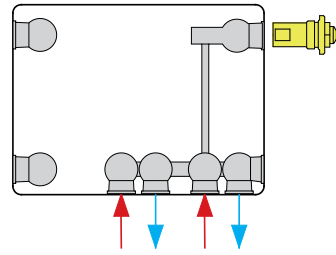

CONNECTION POSSIBILITIES

Types 21 / 22 / 33

Radiator with insert on the left hand side

Types 11 / 21 / 22 / 33

Radiator with insert on the right hand side

When connecting as a compact radiator the valve insert has to be removed and plastic plugs have to be replaced with brass plugs.

* = a reduction in heatoutput will occur when combining low temperature heating with a high temperature difference between inlet and outlet.

MOUNTING DIMENSIONS

Types 21 / 22 / 33

Radiator with insert on the left hand side