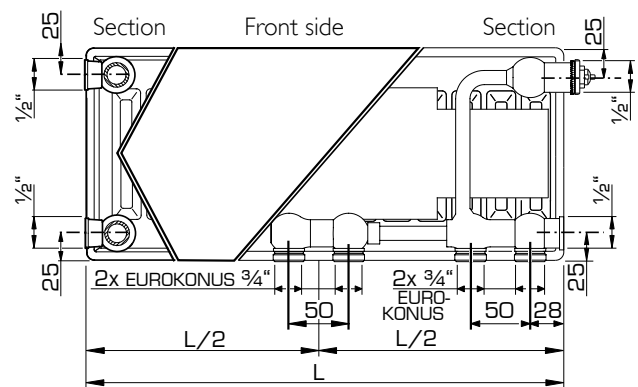

Types 11 / 21 / 22 / 33

Radiator with insert on the right hand side