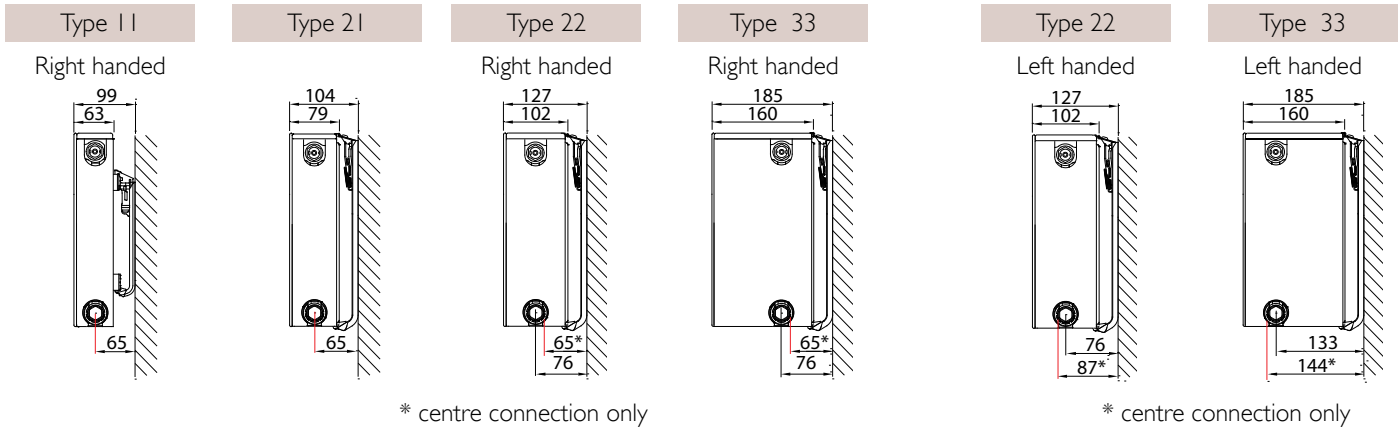

J-BRACKETS (TYPE MONCLAC VDI 6036)