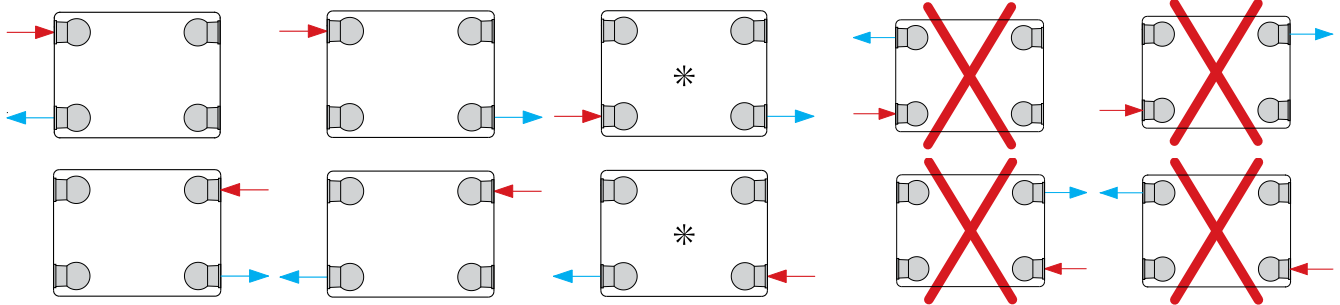

CONNECTION POSSIBILITIES

Types 21 / 22 / 33

Radiator with insert on the left hand side

Types 11 / 21 / 22 / 33

Radiator with insert on the right hand side

When connecting as a compact radiator the valve insert has to be removed and plastic plugs have to be replaced with brass plugs.

* = a reduction in heatoutput will occur when combining low temperature heating with a high temperature difference between inlet and outlet.

MOUNTING DIMENSIONS

Types 21 / 22 / 33

Radiator with insert on the left hand side