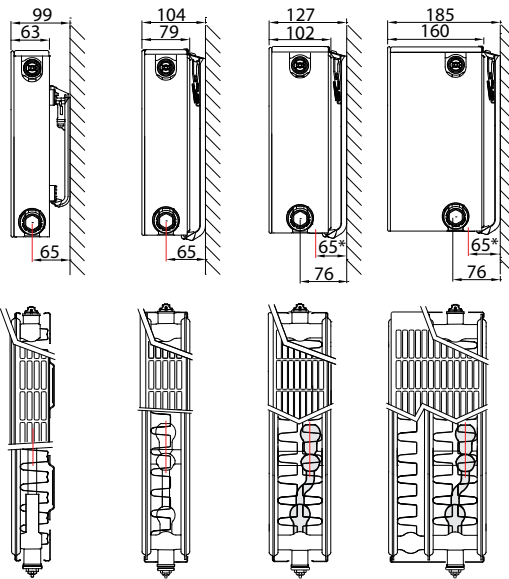

Type overview

Calculation factor
per meter
at 75/65/20°C
according to EN442

Characteristic equation:

$$\Phi = K_M \times \Delta T^n$$

* centre connection only

Height		Type 11	Type 21	Type 22	Type 33	Centre distance
300	W	469	706	929	1.346	250
	kg	11,88	16,86	19,60	28,00	
	l	1,89	3,70	3,70	5,40	
	m²	2,09	2,44	3,51	5,26	
	n	1,30	1,32	1,30	1,31	
400	W	626	889	1.177	1.690	350
	kg	16,13	22,87	26,40	38,13	
	l	2,34	4,67	4,67	6,87	
	m²	2,95	3,37	4,92	7,38	
	n	1,29	1,32	1,30	1,32	
500	W	774	1.062	1.411	2.017	450
	kg	20,39	28,89	33,20	48,27	
	l	2,80	5,63	5,63	8,33	
	m²	3,80	4,31	6,33	9,49	
	n	1,28	1,32	1,31	1,33	
600	W	911	1.227	1.634	2.332	550
	kg	24,65	34,90	40,00	58,40	
	l	3,25	6,60	6,60	9,80	
	m²	4,66	5,24	7,74	11,61	
	n	1,27	1,32	1,32	1,34	
700	W	1.038	1.387	1.848	2.637	650
	kg	28,91	40,91	46,80	68,53	
	l	3,77	7,63	7,63	11,37	
	m²	5,51	6,18	9,15	13,72	
	n	1,28	1,32	1,33	1,34	
900	W	1.260	1.690	2.251	3.225	850
	kg	37,43	52,94	60,40	88,80	
	l	4,80	9,70	9,70	14,50	
	m²	7,22	8,05	11,97	17,96	
	n	1,29	1,31	1,35	1,34	

W=heat output per meter / kg=weight per meter / l=content per meter / m²=surface per meter / n=exponent
The manufacturer reserves the right to alter any of the specifications shown in this document without prior notice.