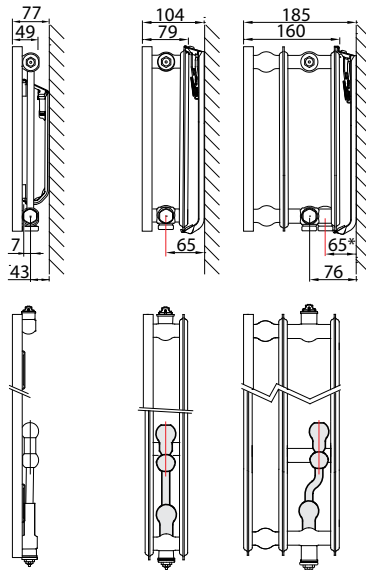

Type overview

Calculation factor
per meter
at 75/65/20°C
according to EN442

Characteristic equation:

$$\dot{\Phi} = K_M \times \Delta T^n$$

Height		Type 10	Type 20	Type 30	Centre distance
300	W	301	531	798	250
	kg	8,44	14,64	22,00	
	l	1,84	3,29	5,20	
	m²	0,68	1,37	2,04	
	n	1,27	1,30	1,32	
400	W	394	680	983	350
	kg	10,79	19,26	28,53	
	l	2,35	4,49	6,57	
	m²	0,91	1,83	2,73	
	n	1,27	1,30	1,30	
500	W	481	820	1.168	450
	kg	13,15	23,88	35,07	
	l	2,85	5,70	7,93	
	m²	1,14	2,28	3,42	
	n	1,27	1,31	1,28	
600	W	562	952	1.357	550
	kg	15,50	28,50	41,60	
	l	3,35	6,90	9,30	
	m²	1,37	2,74	4,11	
	n	1,27	1,31	1,27	
700	W	636	1.077	1.550	650
	kg	18,15	33,33	48,10	
	l	3,83	7,57	10,77	
	m²	1,60	3,20	4,79	
	n	1,27	1,32	1,29	
900	W	765	1.308	1.959	850
	kg	23,45	43,00	61,10	
	l	4,80	8,90	13,70	
	m²	2,06	4,12	6,18	
	n	1,27	1,33	1,33	

W=heat output per meter / kg=weight per meter / l=content per meter / m²=surface per meter / n=exponent
The manufacturer reserves the right to alter any of the specifications shown in this document without prior notice.