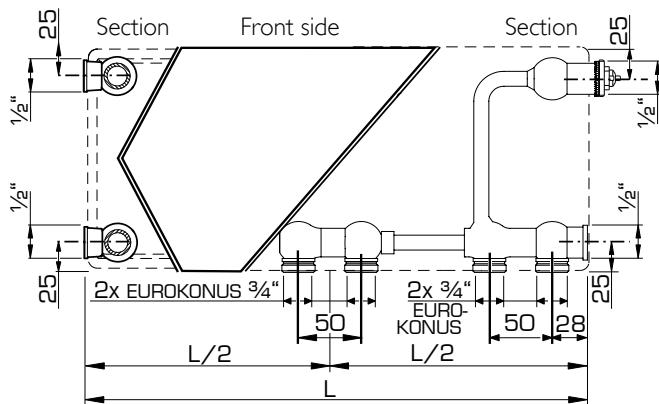

# CONNECTION POSSIBILITIES

Radiator with insert on the right hand side

When connecting as a compact radiator the valve insert has to be removed.

\* = a reduction in heatoutput will occur when combining low temperature heating with a high temperature difference between inlet and outlet

# MOUNTING DIMENSIONS

Type 10

Type 20/30