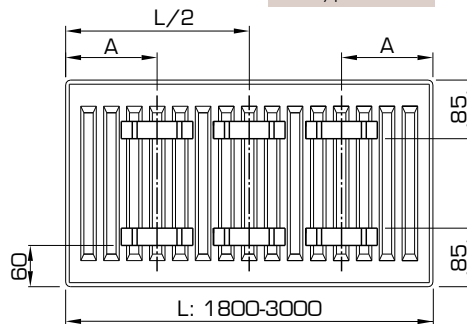

## LUG POSITIONS TYPE 10

Type 10

L	A
400-1100	167
1200-1600	267

Type 10

L	A
1800-3000	267

*Seasons*

*change,*

*and so*