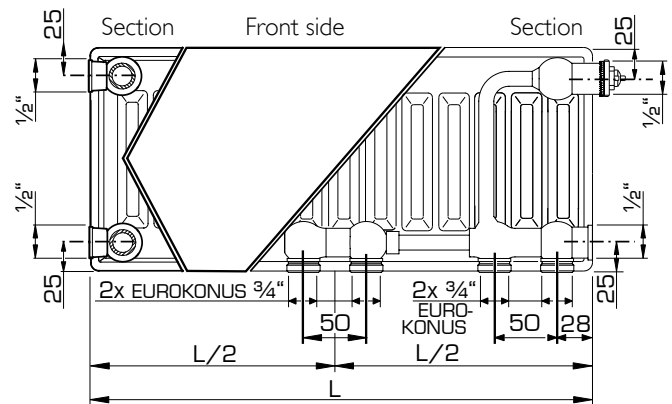

# CONNECTION POSSIBILITIES

Radiator with insert on the right hand side

When connecting as a compact radiator the valve insert has to be removed.

\* = a reduction in heatoutput will occur when combining low temperature heating with a high temperature difference between inlet and outlet

# MOUNTING DIMENSIONS

Type 10

Type 20/30