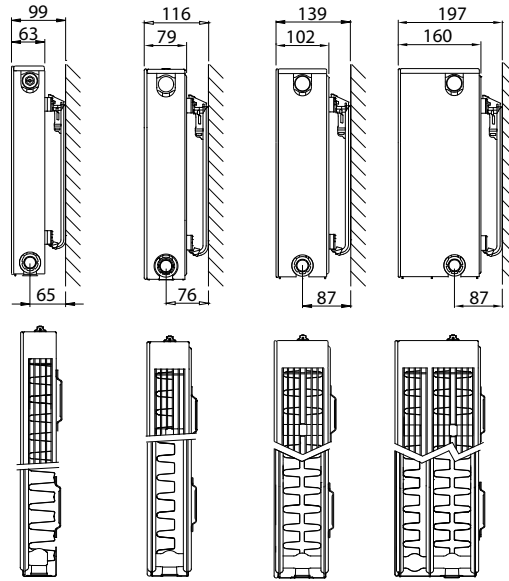

Type overview

Calculation factor
per meter
at 75/65/20°C
according to EN442

Characteristic equation:

$$\Phi = K_M \times \Delta T^n$$

Height		Type 11	Type 21	Type 22	Type 33	Centre distance
300	W			898	1.287	250
	kg			19,30	27,60	
	l			3,10	5,40	
	m²			3,51	5,26	
	n			1,30	1,30	
400	W	614	870	1.153	1.649	350
	kg	16,20	22,60	25,67	36,63	
	l	2,30	4,15	4,13	6,63	
	m²	2,95	3,37	4,92	7,38	
	n	1,27	1,30	1,30	1,31	
500	W	746	1.038	1.388	1.979	450
	kg	20,23	28,00	32,03	45,67	
	l	2,77	5,20	5,17	7,87	
	m²	3,80	4,31	6,33	9,49	
	n	1,28	1,30	1,31	1,32	
600	W	870	1.196	1.601	2.280	550
	kg	24,27	33,60	38,40	54,70	
	l	3,23	6,25	6,20	9,10	
	m²	4,66	5,24	7,74	11,61	
	n	1,28	1,31	1,31	1,32	
700	W	987	1.350	1.796	2.553	650
	kg	28,30	39,20	44,70	63,60	
	l	3,70	7,30	7,03	10,63	
	m²	5,51	6,18	9,15	13,72	
	n	1,28	1,31	1,32	1,33	
900	W	1.200	1.649	2.132	3.022	850
	kg	35,90	50,60	57,30	81,40	
	l	4,50	9,00	8,70	13,70	
	m²	7,22	8,05	11,97	17,96	
	n	1,28	1,32	1,32	1,33	

W=heat output per meter / kg=weight per meter / l=content per meter / m²=surface per meter / n=exponent
The manufacturer reserves the right to alter any of the specifications shown in this document without prior notice.