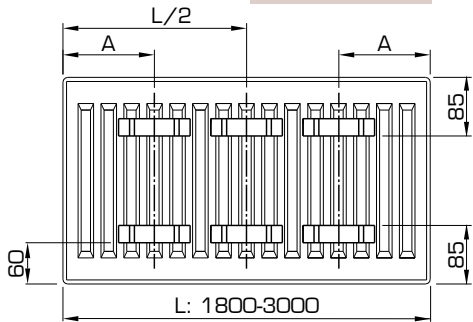

For lengths above 1600 mm: 3 brackets needed.

LUG POSITIONS

Types 21/22/33

L	A
400-1600	133

Types 21/22/33

L	A
1800-3000	133

Type 11

L	A
400	117
500-1600	150