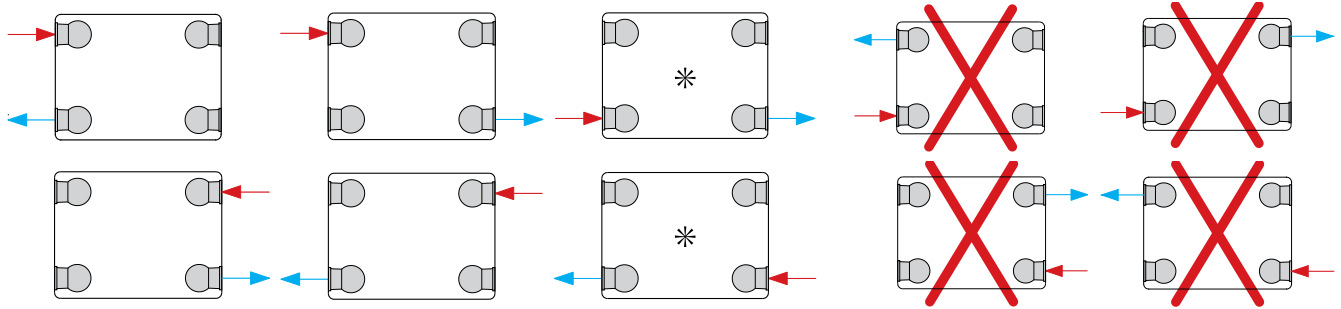

CONNECTION POSSIBILITIES