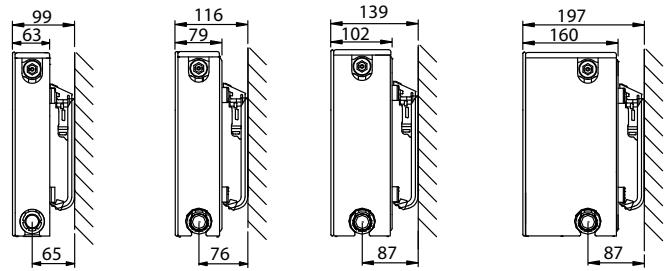

J-BRACKETS (TYPE MONCLAC VDI 6036)

Type 11   Type 21   Type 22   Type 33