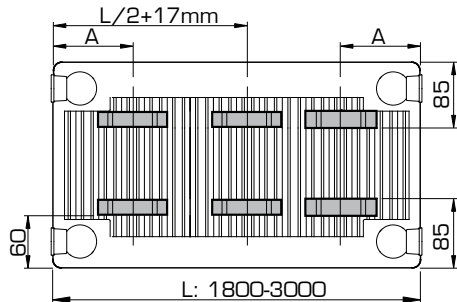

Type 11

L	A
1800-3000	150