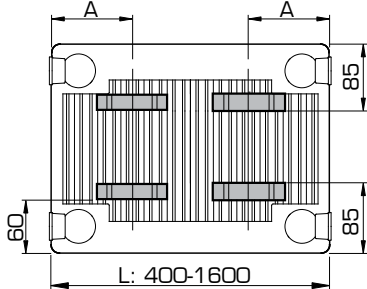

For lengths above 1600 mm: 3 brackets needed.

LUG POSITIONS

Types 21/22/33

L	A
400-1600	133

Types 21/22/33

L	A
1800-3000	133

Type 11

L	A
400	117
500-1600	150