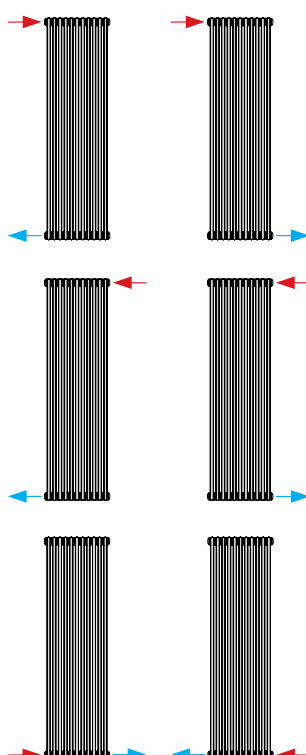

Height	H 1800	H 2000	H 2500	
Columns	2	2	2	
Vertical version				
Length				
L 348	W	666	742	939
	W	455	507	643
	W	894	996	1.261
	kg	18,2	20,3	25,2
	l	11,2	11,9	14,7
	n	1.3205	1.3202	1.3194
ArtN°.	70061800020348	70062000020348	70062500020348	
L 440	W	856	954	1.208
	W	585	652	826
	W	1.149	1.281	1.621
	kg	23,4	26,1	32,4
	l	14,4	15,3	18,9
	n	1.3205	1.3202	1.3194
ArtN°.	70061800020440	70062000020440	70062500020440	

Core assortment (Stelrad white 9016) available ex factory within 10 days.

Core assortment is subject to change, please refer to www.Stelrad.eu for the latest information.

Delivery time depends on the model, please refer to your distributor.