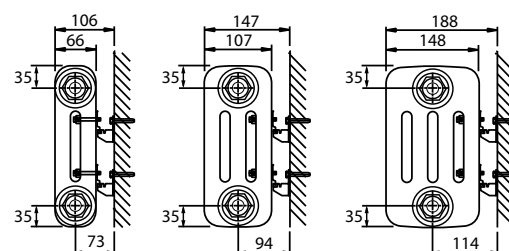

Height	H 1800	H 2000	H 2500	
Columns	2	2	2	
Vertical version				
Length				
L 348	W	666	742	939
	W	455	507	643
	W	894	996	1.261
	kg	18,2	20,3	25,2
	l	11,2	11,9	14,7
	n	1.3205	1.3202	1.3194
ArtN°.	70061800020348	70062000020348	70062500020348	
L 440	W	856	954	1.208
	W	585	652	826
	W	1.149	1.281	1.621
	kg	23,4	26,1	32,4
	l	14,4	15,3	18,9
	n	1.3205	1.3202	1.3194
ArtN°.	70061800020440	70062000020440	70062500020440	

Core assortment (Stelrad white 9016) available ex factory within 10 days.

Core assortment is subject to change, please refer to www.Stelrad.eu for the latest information.

Delivery time depends on the model, please refer to your distributor.