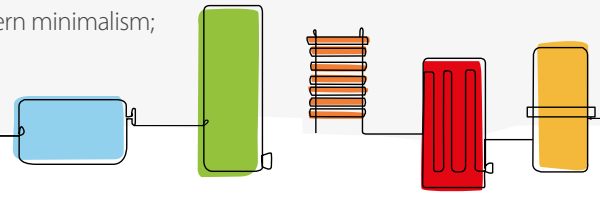

A *warm* PALETTE OF COLOURS

Stelrad is delighted to introduce you to our *palette of warm colours*. A shade for every room, for *every interior*. Opt for warm elegance, the baroque ambience or modern minimalism; with Stelrad, you can heat your home in *colour*.