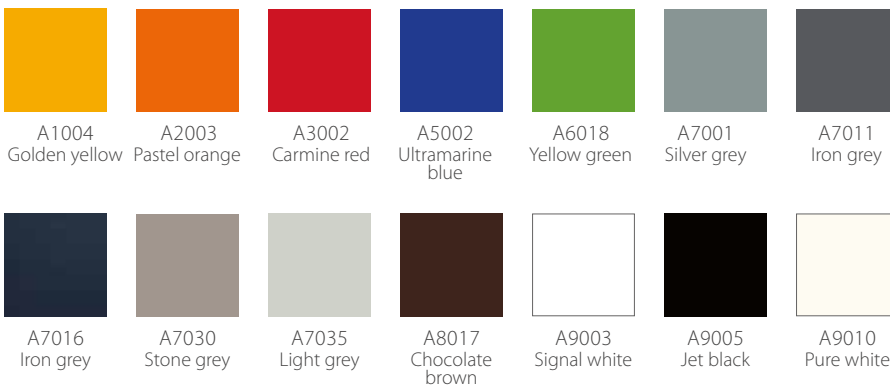

RAL COLOURS

How do I order a coloured radiator?

Firstly, the radiator's item number then the item number of the colour + description.

e.g. 70060500041038 SN170 Black

The colours are illustrative only.