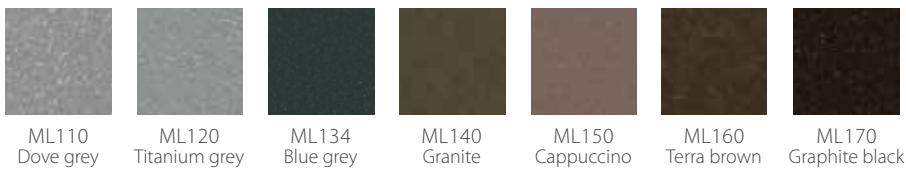

## A *warm* PALETTE OF COLOURS

Stelrad is delighted to introduce you to our *palette of warm colours*. A shade for every room, for *every interior*. Opt for warm elegance, the baroque ambience or modern minimalism; with Stelrad, you can heat your home in *colour*.

### COLOURS OF NATURE

### METALLIC COLOURS