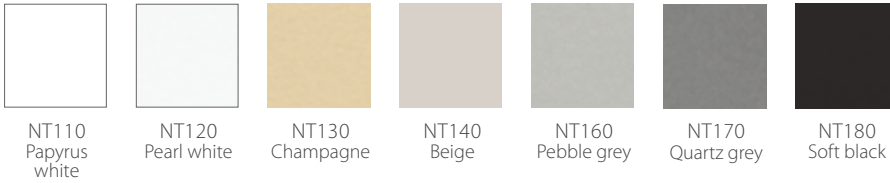

## A *warm* PALETTE OF COLOURS

Stelrad is delighted to introduce you to our *palette of warm colours*. A shade for every room, for *every interior*. Opt for warm elegance, the baroque ambience or modern minimalism; with Stelrad, you can heat your home in *colour*.

### COLOURS OF NATURE

### METALLIC COLOURS